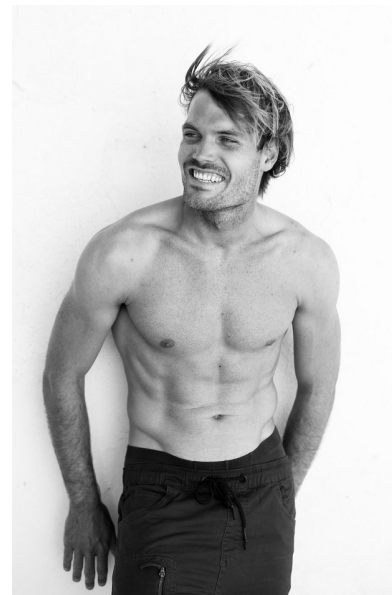

## MATTHIAS THELEN

Height 180cm/5'11" Chest 100cm/39.5" Waist 81cm/32" Collar 41cm/16"  
Suit Length R Shoe 43.5 EU/10 US/9.5 UK Hair Blonde Eyes Blue

Icons Models, 30 Brunswick Road, Tamboerskloof,  
Cape Town, 8001 | Phone: +27 (0) 21 426 46 86