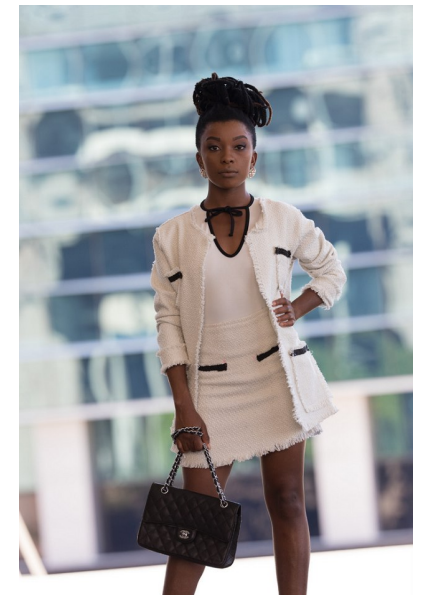

LAZOLA SOLANI

Icons Models, 30 Brunswick Road, Tamboerskloof,
Cape Town, 8001 | Phone: +27 (0) 21 426 46 86