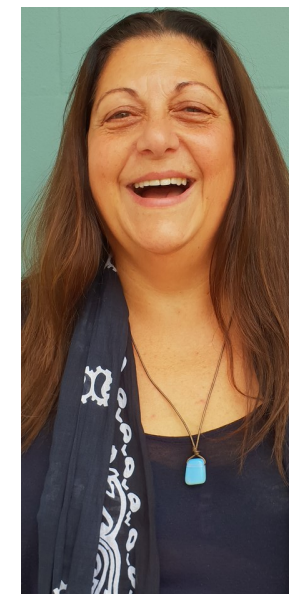

## RENE BARTIS

Height 167cm/5'5.5" Bust 107cm/42" B Waist 77cm/30.5" Hips 107cm/42"  
Dress 39 EU/9 US/11 UK Shoe 40.5 EU/9.5 US/7 UK Hair Dark Brown  
Eyes Brown

Icons Models, 30 Brunswick Road, Tamboerskloof,  
Cape Town, 8001 | Phone: +27 (0) 21 426 46 86