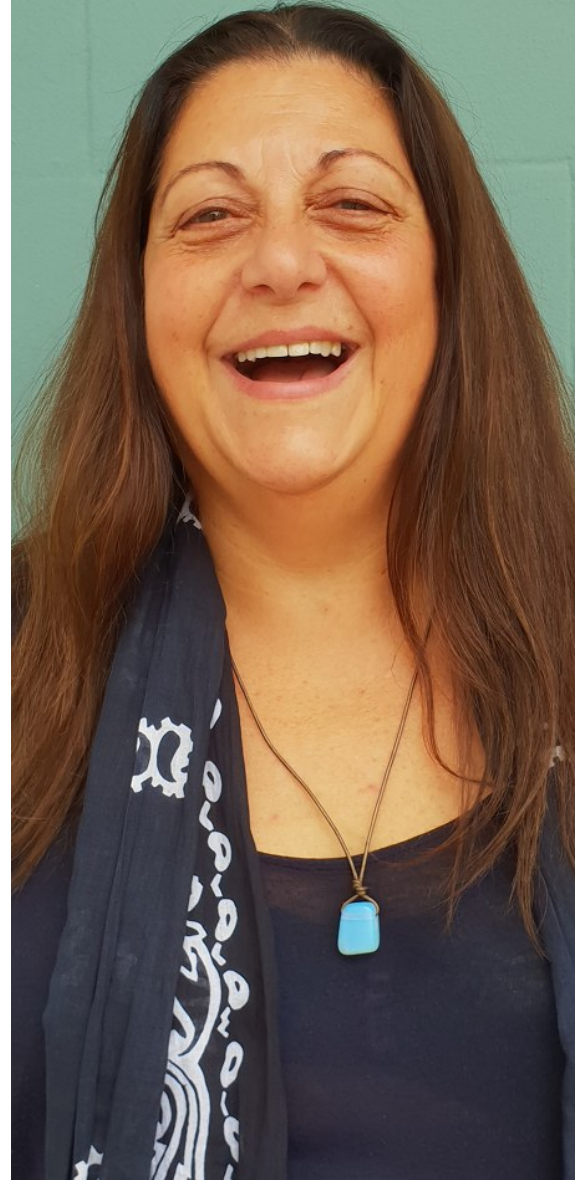

RENE BARTIS

Height 167cm/5'5.5" Bust 107cm/42" B Waist 77cm/30.5" Hips 107cm/42" Dress 39 EU/9 US/11 UK Shoe 40.5 EU/9.5 US/7 UK Hair Dark Brown Eyes Brown

RENE BARTIS

Height 167cm/5'5.5" Bust 107cm/42" B Waist 77cm/30.5" Hips 107cm/42" Dress 39 EU/9 US/11 UK Shoe 40.5 EU/9.5 US/7 UK Hair Dark Brown Eyes Brown