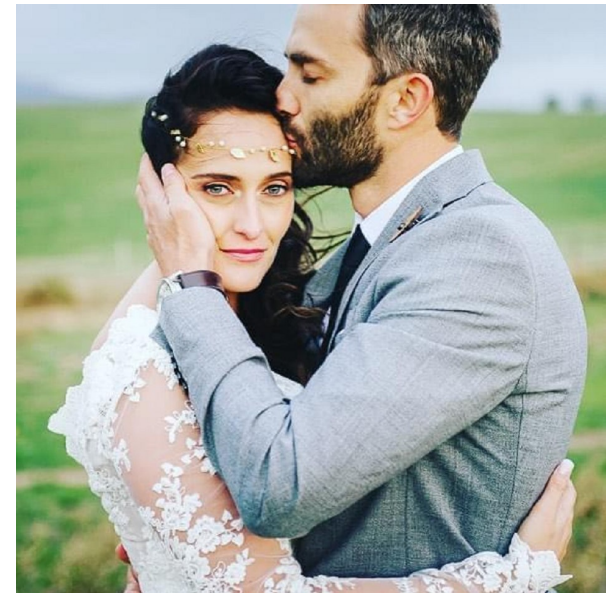

WALDI VAN SCHALKWYK

Height 172cm/5'7.5" Bust 97cm/38" B/C Waist 73cm/28.5" Hips 100cm/39.5"
Dress 34 EU/4 US/6 UK Shoe 39 EU/8 US/6 UK Hair Brown Eyes Green

Icons Models, 30 Brunswick Road, Tamboerskloof,
Cape Town, 8001 | Phone: +27 (0) 21 426 46 86