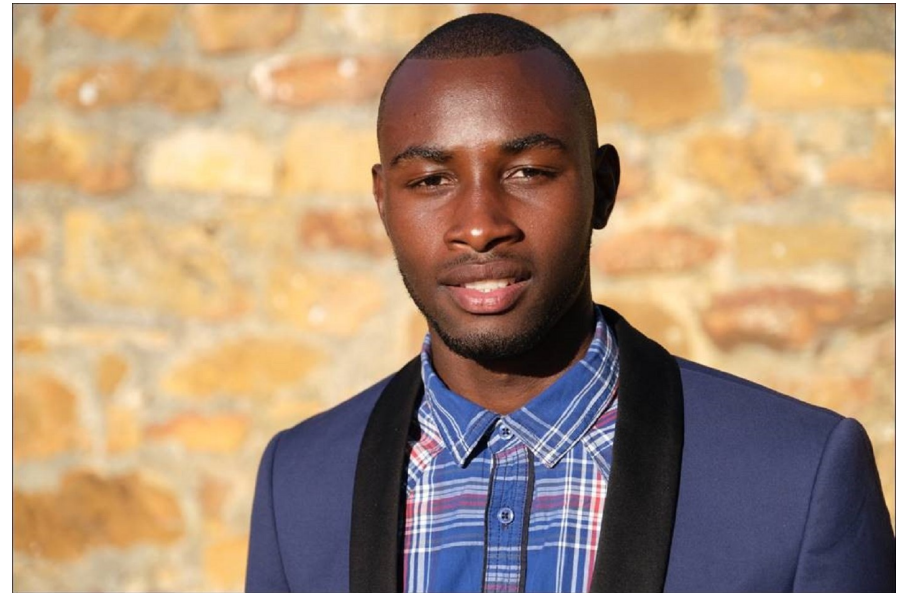

OLWETHU MAQOKO

Height 180cm/5'11" Chest 96cm/38" Waist 76cm/30" Collar 38cm/15"
Shoe 42 EU/8.5 US/8 UK Hair Black Eyes Black

Icons Models, 30 Brunswick Road, Tamboerskloof,
Cape Town, 8001 | Phone: +27 (0) 21 426 46 86