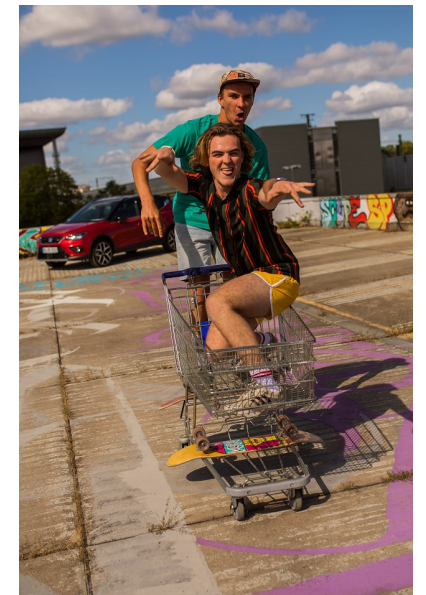

TOM SHIELDS

Height 177cm/5'9.5" Chest 92cm/36" Collar 38cm/15" Shoe 41.5 EU/8
US/7.5 UK Hair Dirty Blonde Eyes Blue/Green

Icons Models, 30 Brunswick Road, Tamboerskloof,
Cape Town, 8001 | Phone: +27 (0) 21 426 46 86