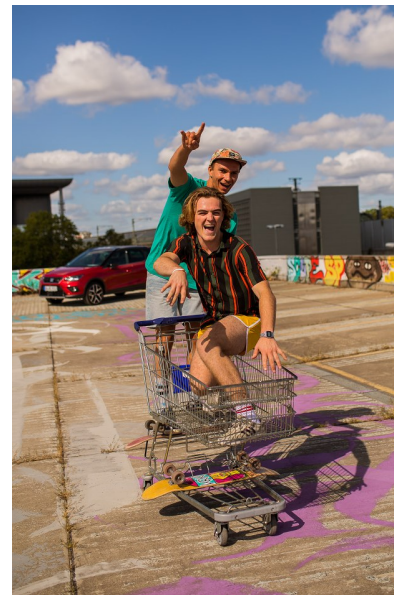

TOM SHIELDS

Height 177cm/5'9.5" Chest 92cm/36" Collar 38cm/15" Shoe 41.5 EU/8
US/7.5 UK Hair Dirty Blonde Eyes Blue/Green

Icons Models, 30 Brunswick Road, Tamboerskloof,
Cape Town, 8001 | Phone: +27 (0) 21 426 46 86