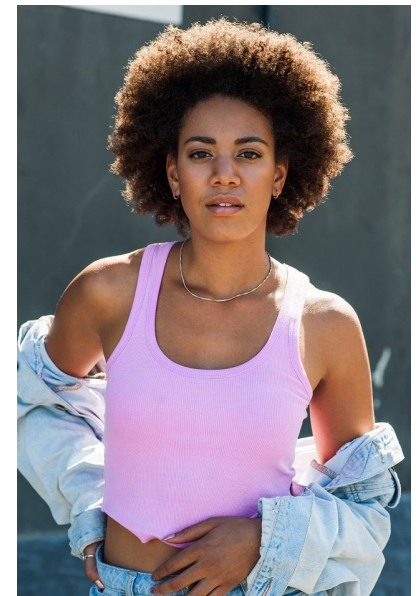

PAULINE AFAJA

Height 180cm/5'11" Bust 83cm/32.5" Waist 63cm/25" Hips 98cm/38.5"
Shoe 41 EU/10 US/7 UK Hair Brown Eyes Brown

Icons Models, 30 Brunswick Road, Tamboerskloof,
Cape Town, 8001 | Phone: +27 (0) 21 426 46 86