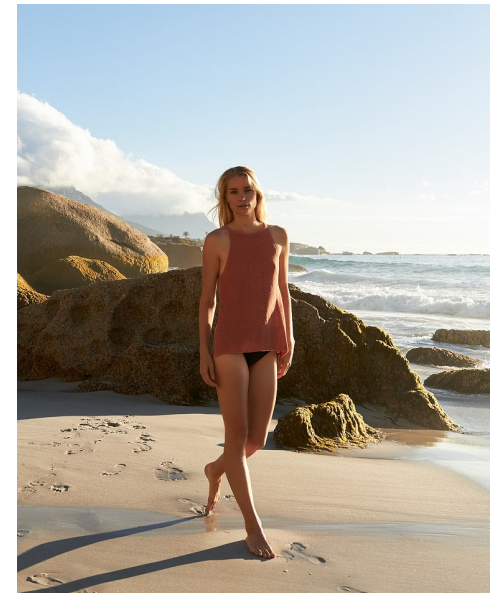

EMMA GROENEWOUD

Height 181cm/5'11.5" Bust 89cm/35" Waist 62cm/24.5" Hips 91cm/36"
Dress 36 EU/6 US/8 UK Shoe 41 EU/10 US/7 UK Hair Blonde Eyes Blue

Icons Models, 30 Brunswick Road, Tamboerskloof,
Cape Town, 8001 | Phone: +27 (0) 21 426 46 86