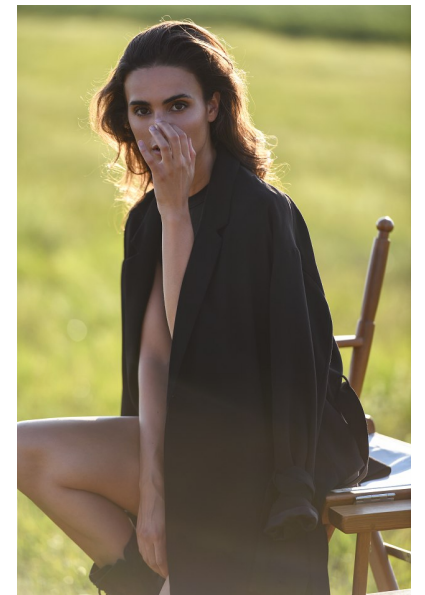

## LAURA PITTANA

Height 175cm/5'9"   Bust 90cm/35.5"   Waist 65cm/25.5"   Hips 95cm/37.5"  
Shoe 39.5 EU/8.5 US/6 UK   Hair Brown   Eyes Brown

Icons Models, 30 Brunswick Road, Tamboerskloof,  
Cape Town, 8001 | Phone: +27 (0) 21 426 46 86