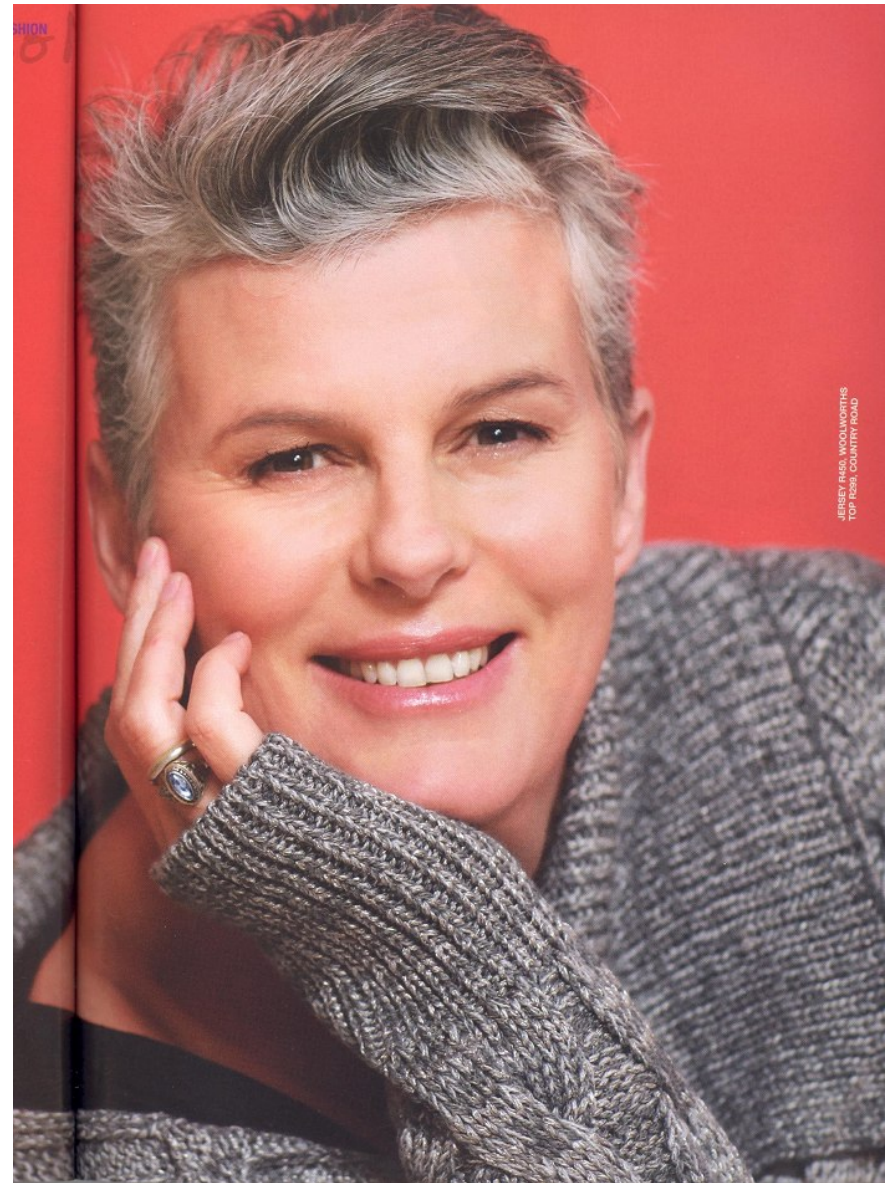

JOSIE BORAIN

Height 177cm/5'9.5" Bust 86cm/34" B Waist 83cm/32.5" Hips 107cm/42" Dress 42 EU/12 US/14 UK Hair Salt and Pepper Eyes Brown

JOSIE BORAIN

Height 177cm/5'9.5" Bust 86cm/34" B Waist 83cm/32.5" Hips 107cm/42" Dress 42 EU/12 US/14 UK Hair Salt and Pepper Eyes Brown